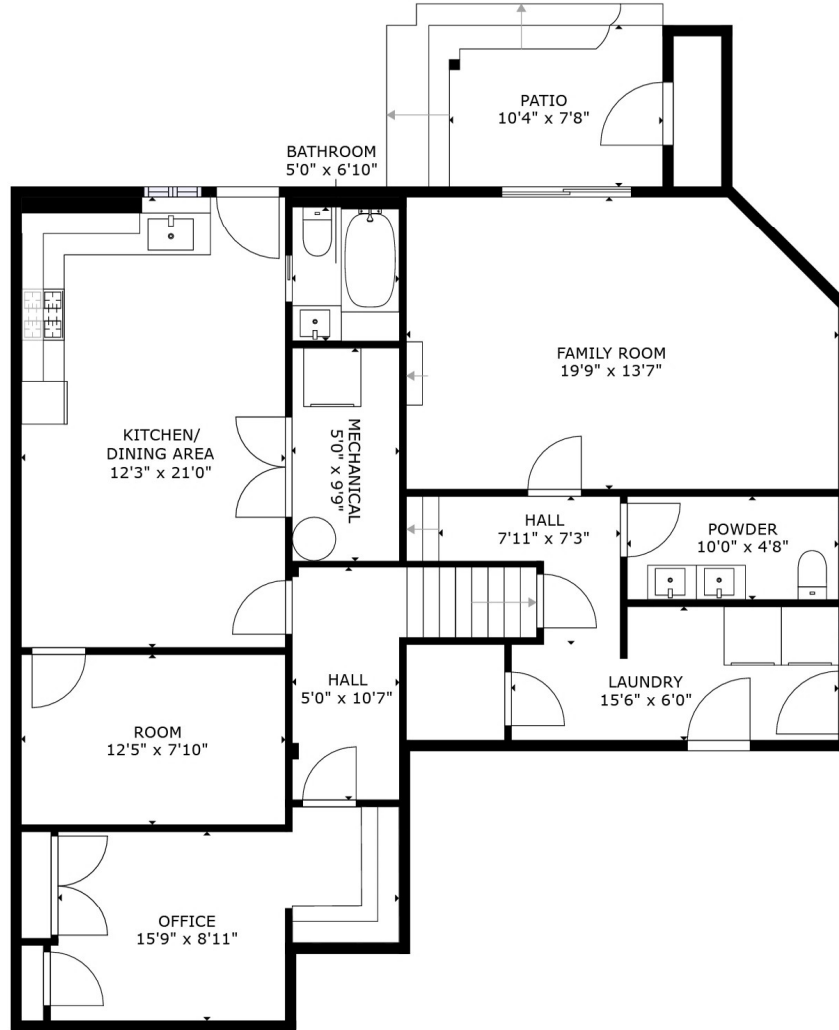

2115 London Street, New Westminster, BC

Main Floor 1216 sf

Upper Floor 887 sf

Lower Floor 566 sf

Total 2669 sf

2115 London Street, New Westminster, BC

Main Floor 1216 sf

Upper Floor 887 sf

Lower Floor 566 sf

Total 2669 sf

2115 London Street, New Westminster, BC

Main Floor 1216 sf
Upper Floor 887 sf
Lower Floor 566 sf

Total 2669 sf

FLOOR PLAN

SIZES AND DIMENSIONS ARE APPROXIMATE, ACTUAL MAY VARY.