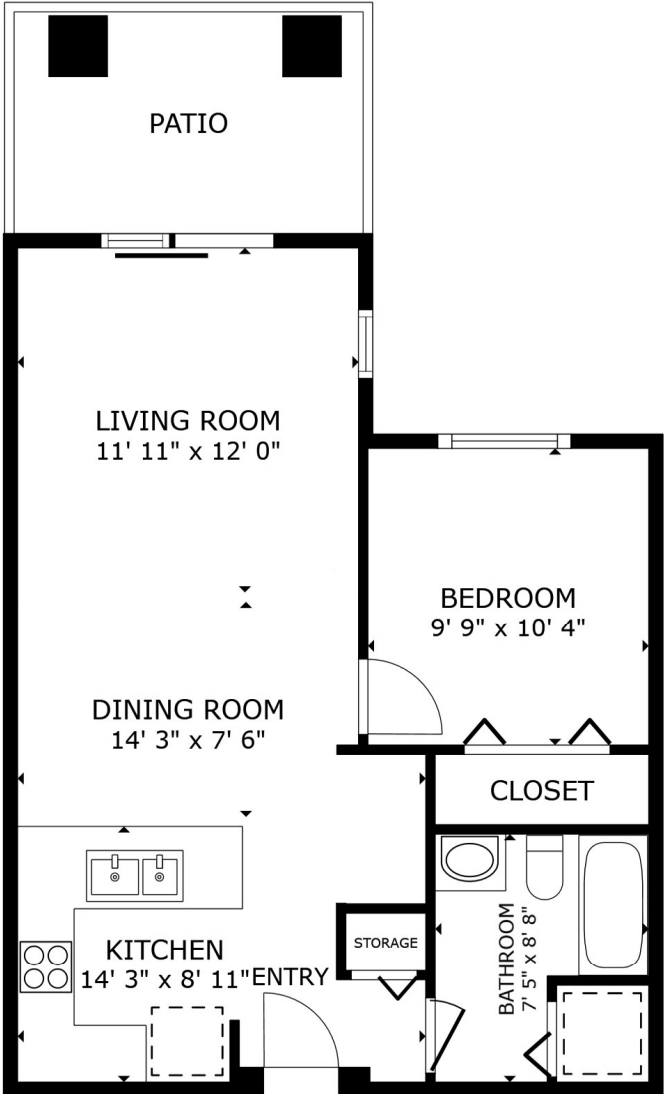

2115 London Street, New Westminster, BC

Main Floor 1216 sf

Upper Floor 887 sf

Lower Floor 566 sf

Total 2669 sf

2115 London Street, New Westminster, BC

Main Floor 1216 sf

Upper Floor 887 sf

Lower Floor 566 sf

Total 2669 sf

2115 London Street, New Westminster, BC

Main Floor 1216 sf
Upper Floor 887 sf
Lower Floor 566 sf

Total 2669 sf

FLOOR PLAN

SIZES AND DIMENSIONS ARE APPROXIMATE, ACTUAL MAY VARY.