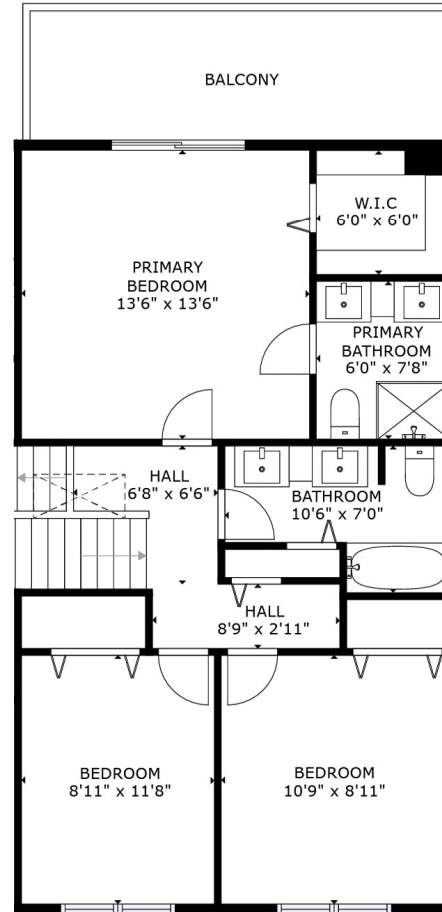

2115 London Street, New Westminster, BC

Main Floor 1216 sf

Upper Floor 887 sf

Lower Floor 566 sf

Total 2669 sf

2115 London Street, New Westminster, BC

Main Floor 1216 sf

Upper Floor 887 sf

Lower Floor 566 sf

Total 2669 sf

2115 London Street, New Westminster, BC

Main Floor 1216 sf
Upper Floor 887 sf
Lower Floor 566 sf

Total 2669 sf

FLOOR PLAN

SIZES AND DIMENSIONS ARE APPROXIMATE, ACTUAL MAY VARY.