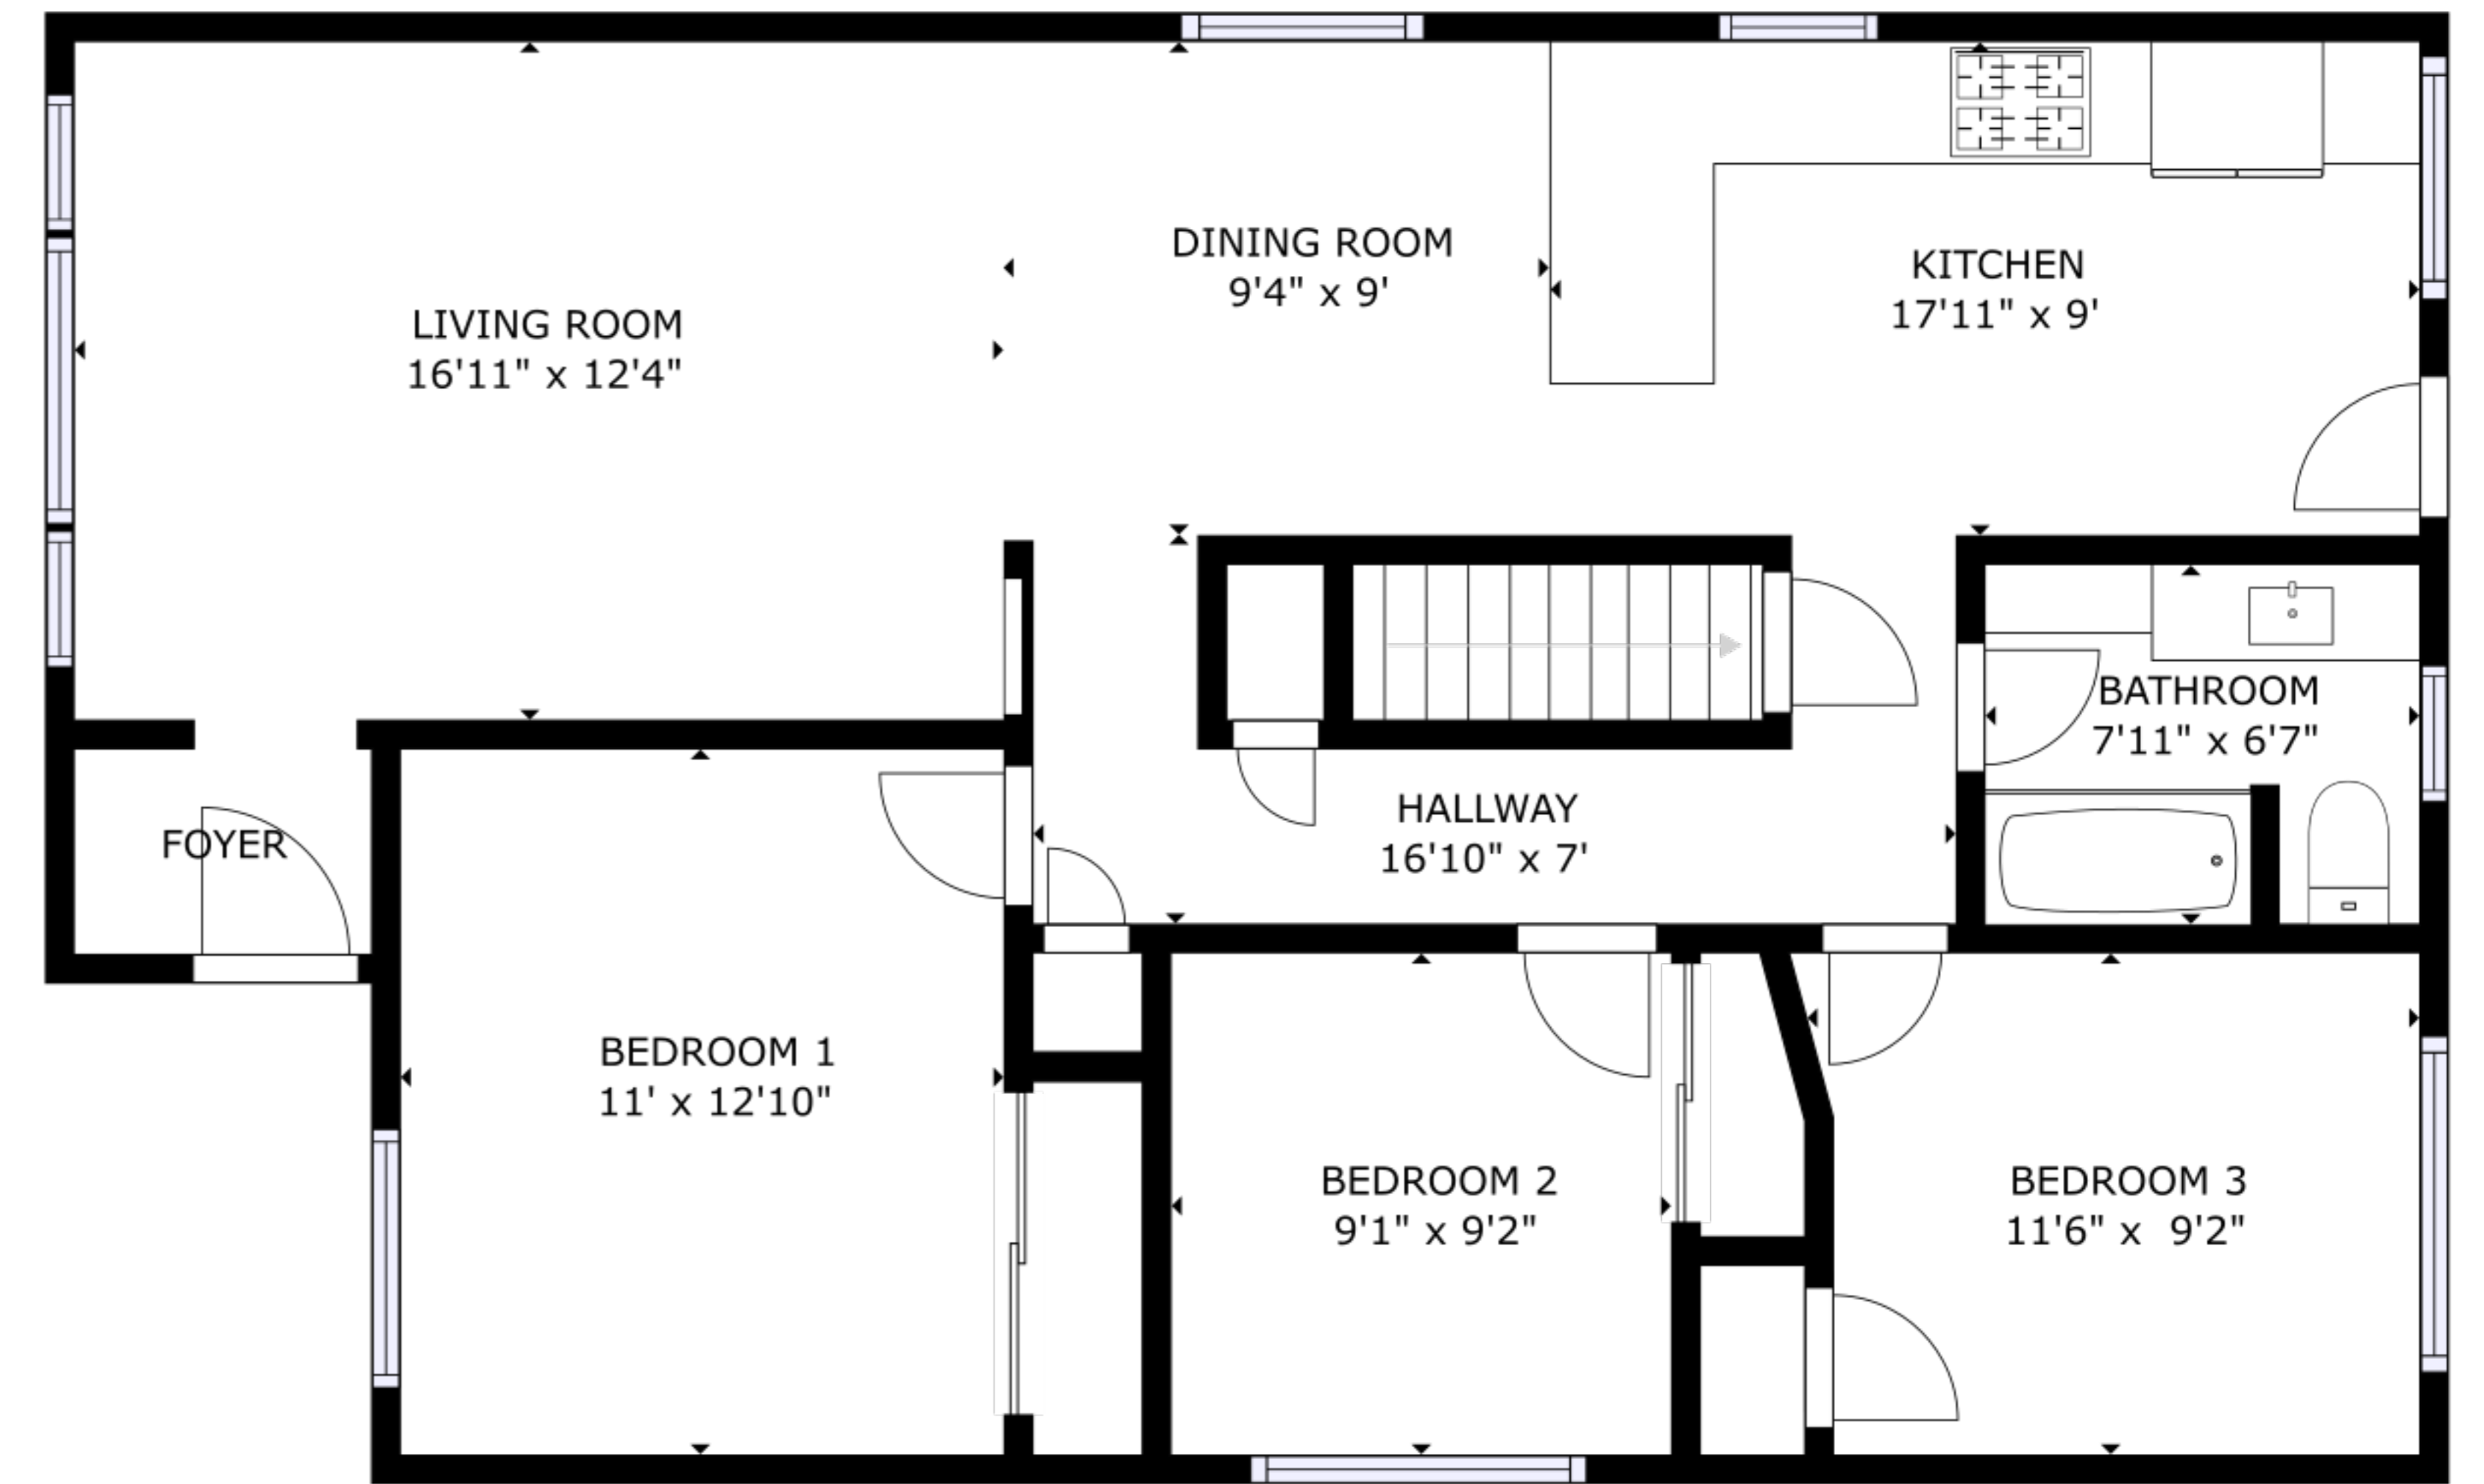

FLOOR 1

FLOOR 2

GROSS INTERNAL AREA  
 FLOOR 1: 1078 sq ft, FLOOR 2: 1108 sq ft  
 TOTAL: 2186 sq ft  
 SIZES AND DIMENSIONS ARE APPROXIMATE, ACTUAL MAY VARY.