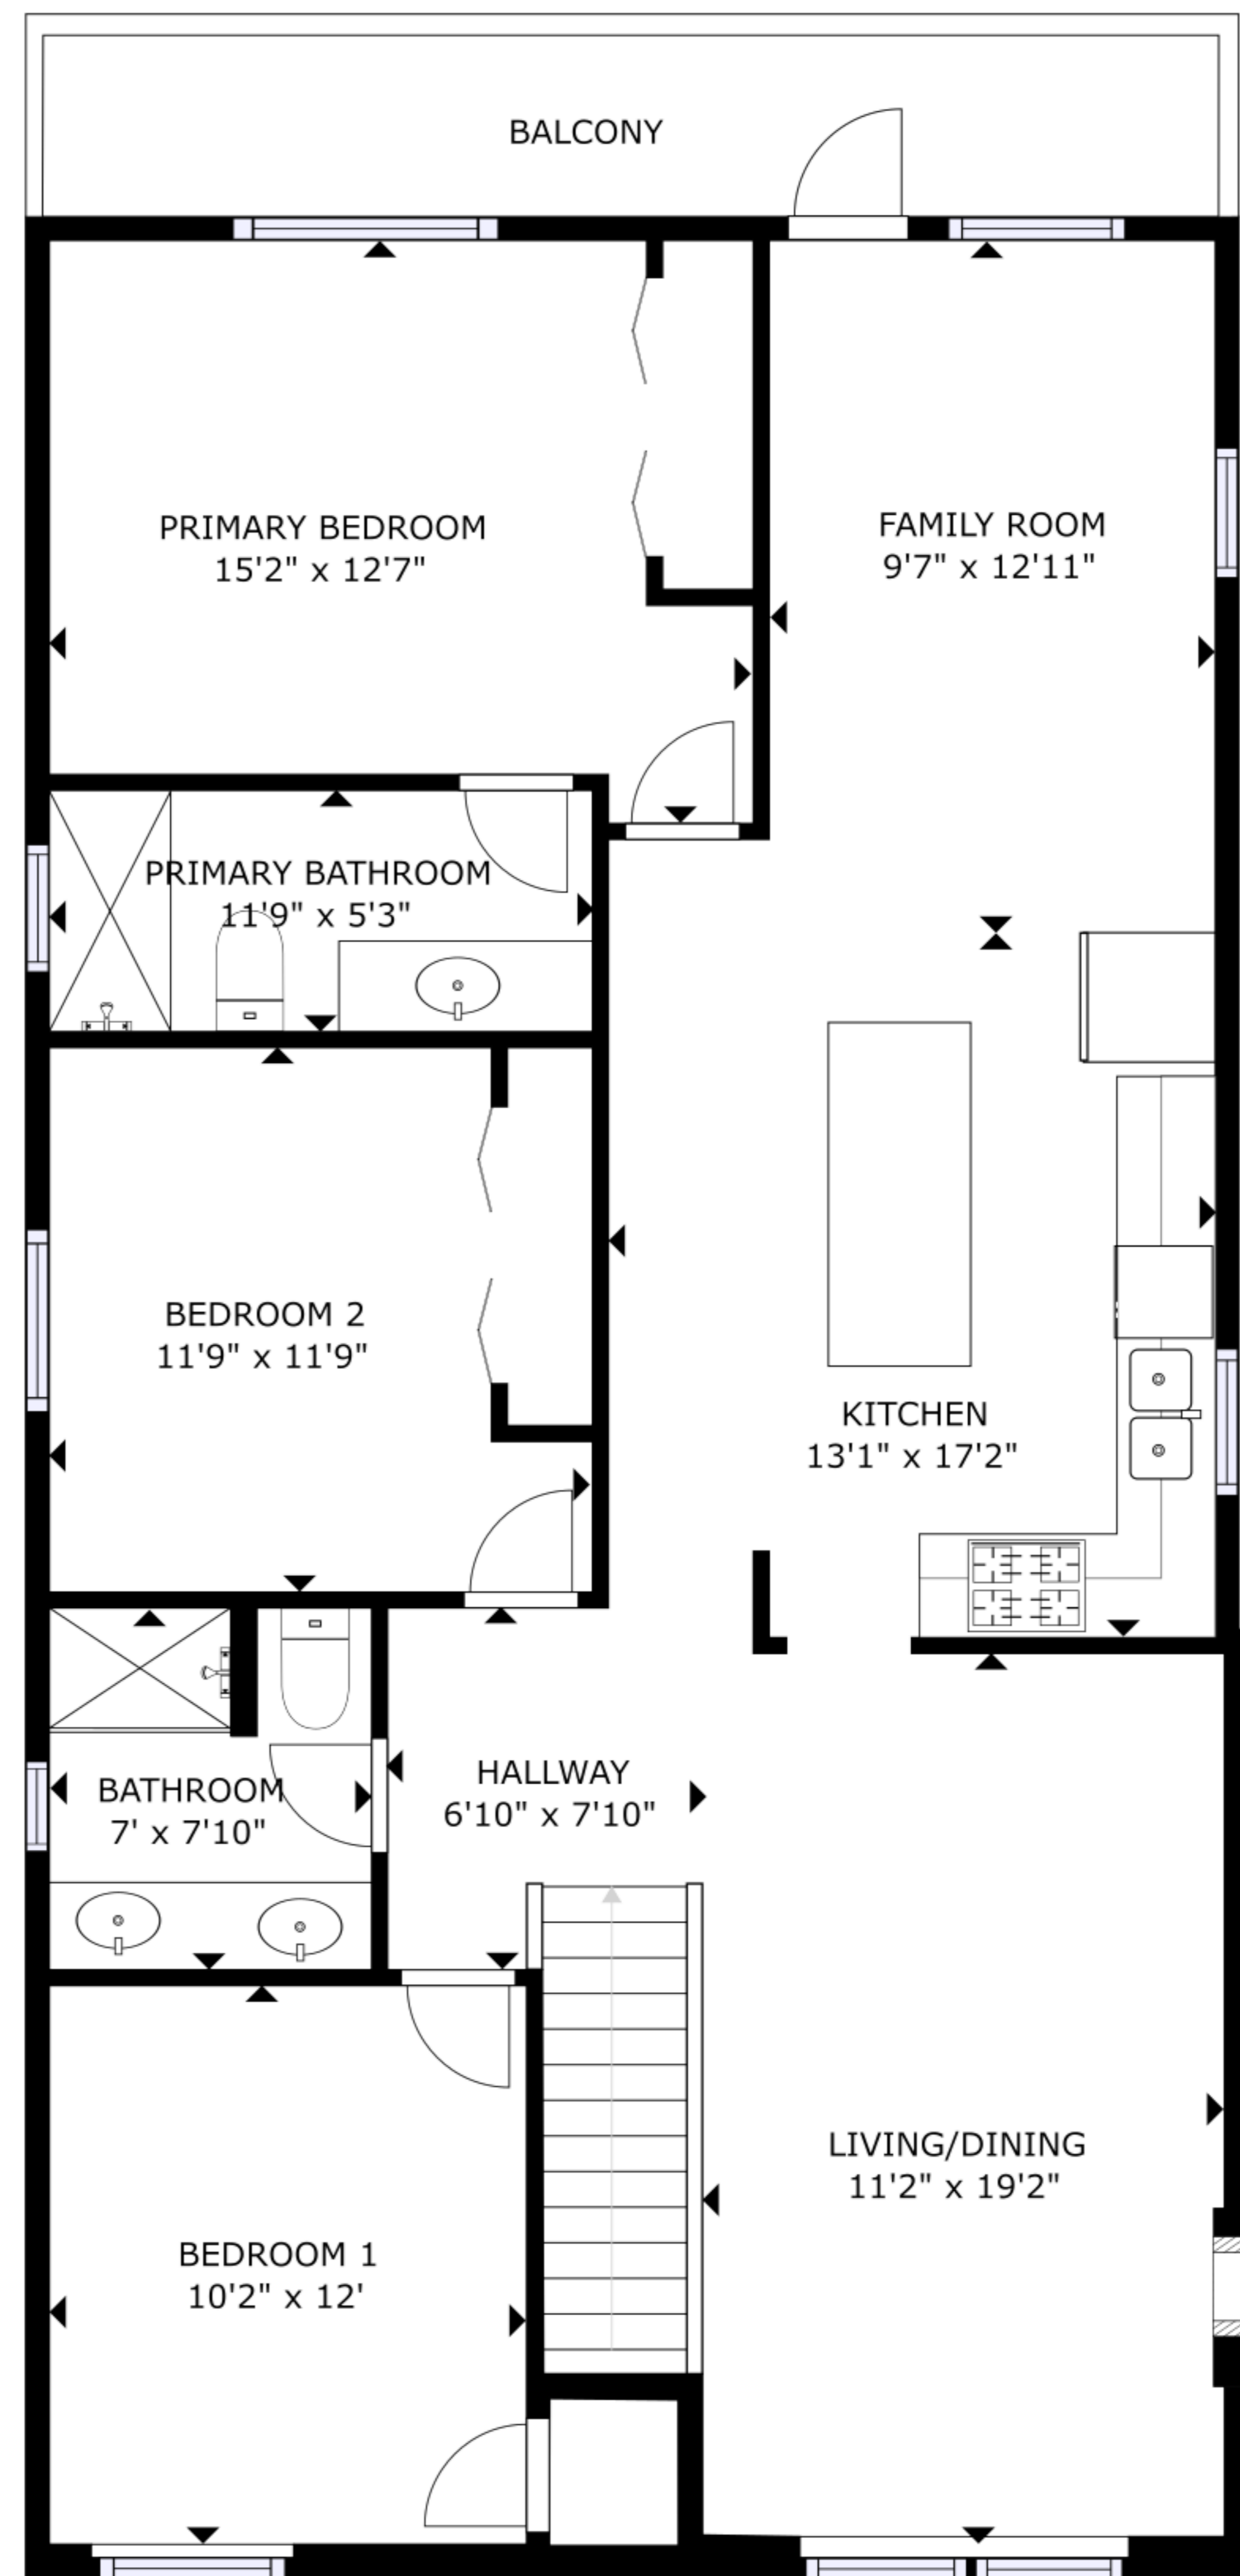

FLOOR 1

FLOOR 2

GROSS INTERNAL AREA
 FLOOR 1: 359 sq ft, FLOOR 2: 1262 sq ft
 TOTAL: 1621 sq ft

SIZES AND DIMENSIONS ARE APPROXIMATE, ACTUAL MAY VARY.