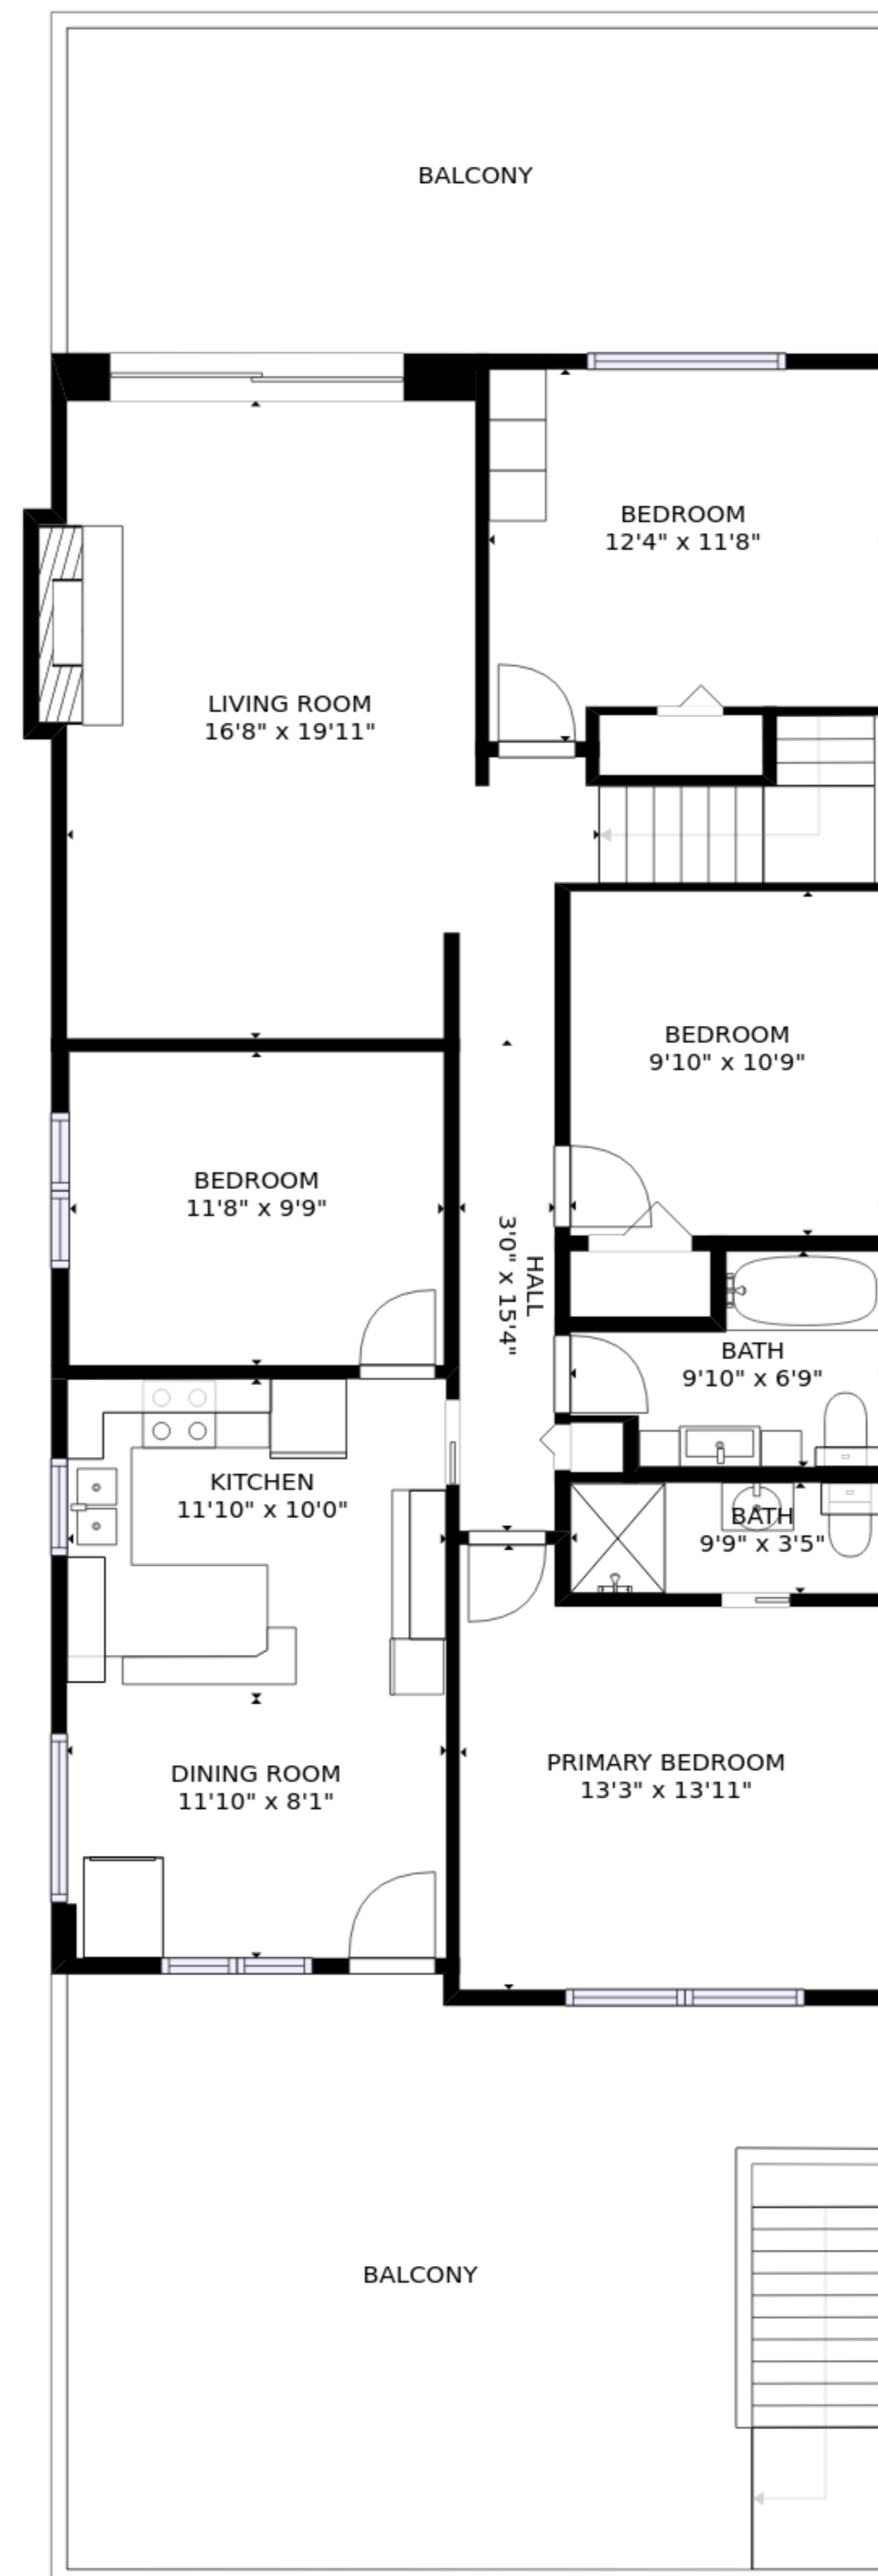

FLOOR 1

FLOOR 2

GROSS INTERNAL AREA
 FLOOR 1: 1196 sq. ft, FLOOR 2: 1275 sq. ft
 EXCLUDED AREAS: , PORCH: 351 sq. ft
 BALCONY: 665 sq. ft
 TOTAL: 2470 sq. ft

SIZES AND DIMENSIONS ARE APPROXIMATE, ACTUAL MAY VARY.