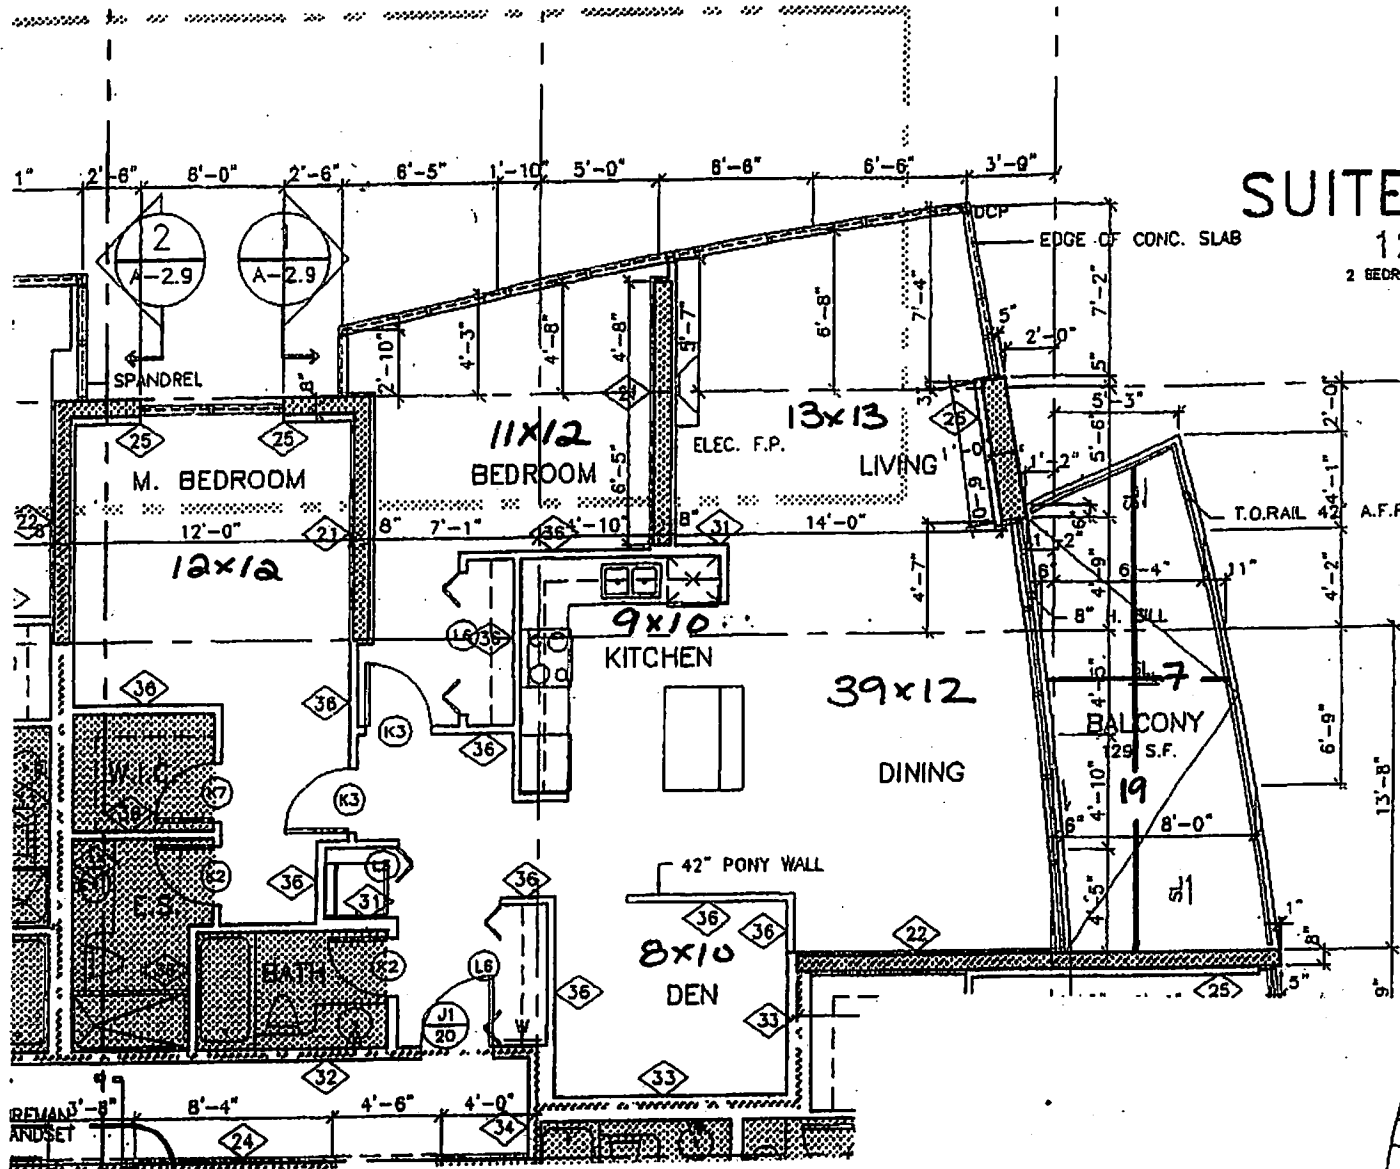

## Plan C

2 bedroom + den  
1,279 sq. ft.

In the interest of continuing improvements, the builder reserves the right to change features and specifications without notice. Actual dimensions and floor plans may vary slightly.

# SUITE 903-2103

1279 S.F.  
2 BEDROOM, 2 BATH + DEN

C

In the Interest of continuing Improvements, the builder reserves the right to change features and specifications without notice. Actual dimensions and floor plans may vary slightly.