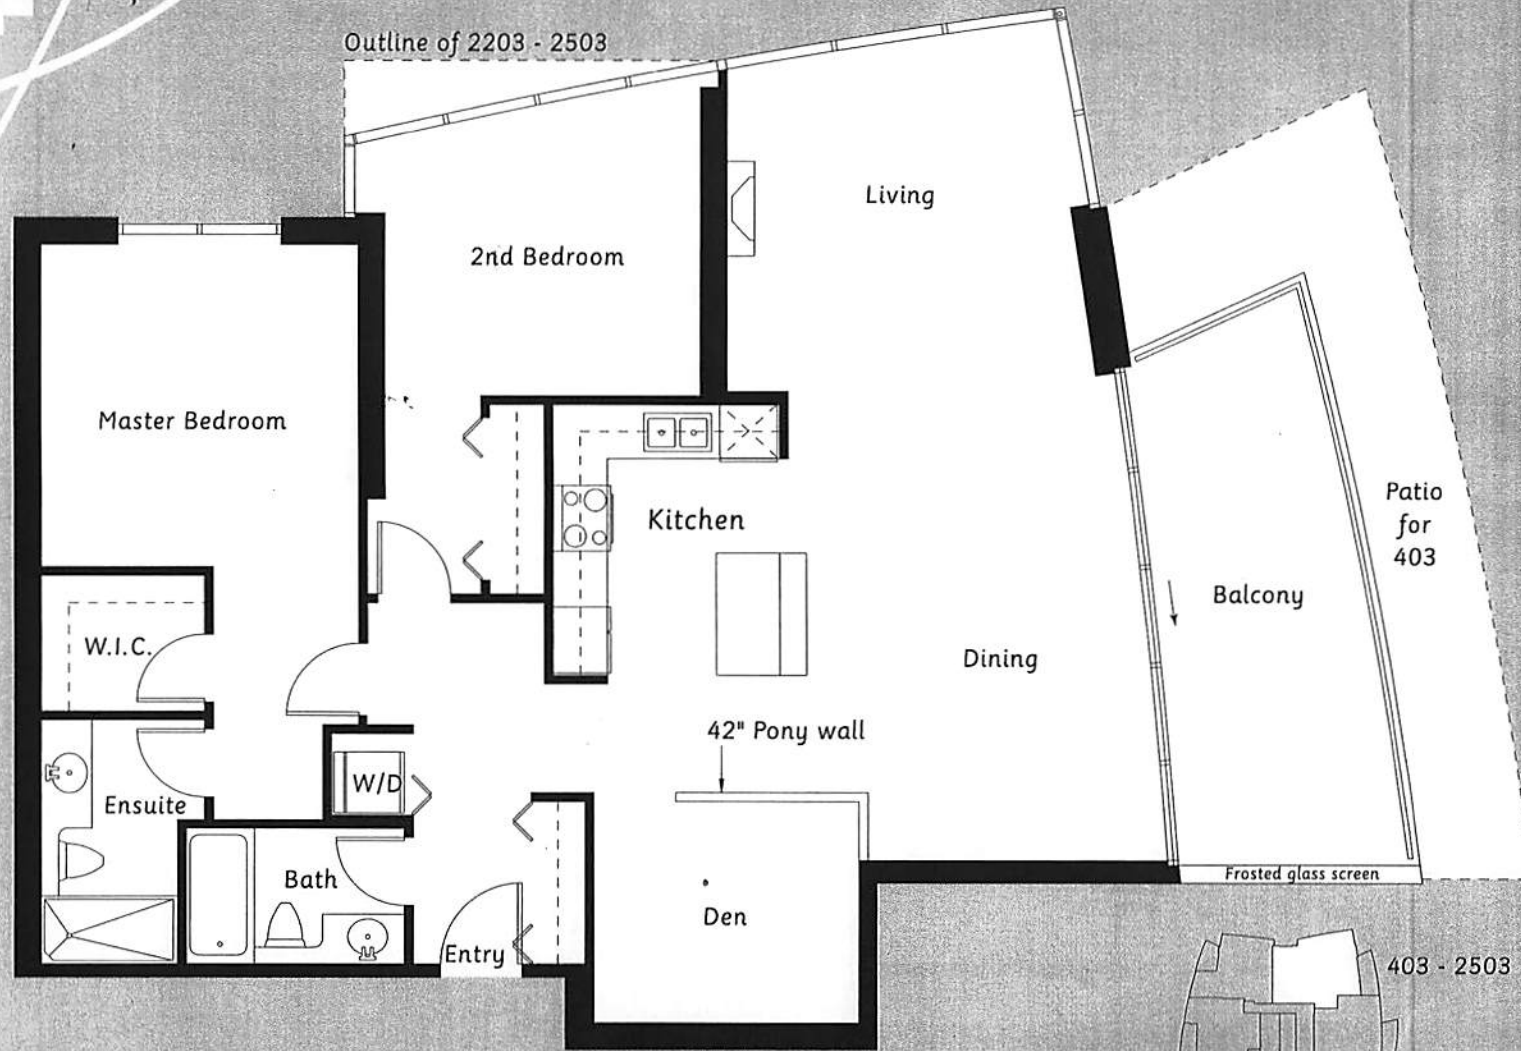

## Plan C

2 bedroom + den  
1,279 sq. ft.

In the interest of continuing improvements, the builder reserves the right to change features and specifications without notice. Actual dimensions and floor plans may vary slightly.

# SUITE 903-2103

1279 S.F.  
2 BEDROOM, 2 BATH + DEN

C

In the Interest of continuing Improvements, the builder reserves the right to change features and specifications without notice. Actual dimensions and floor plans may vary slightly.