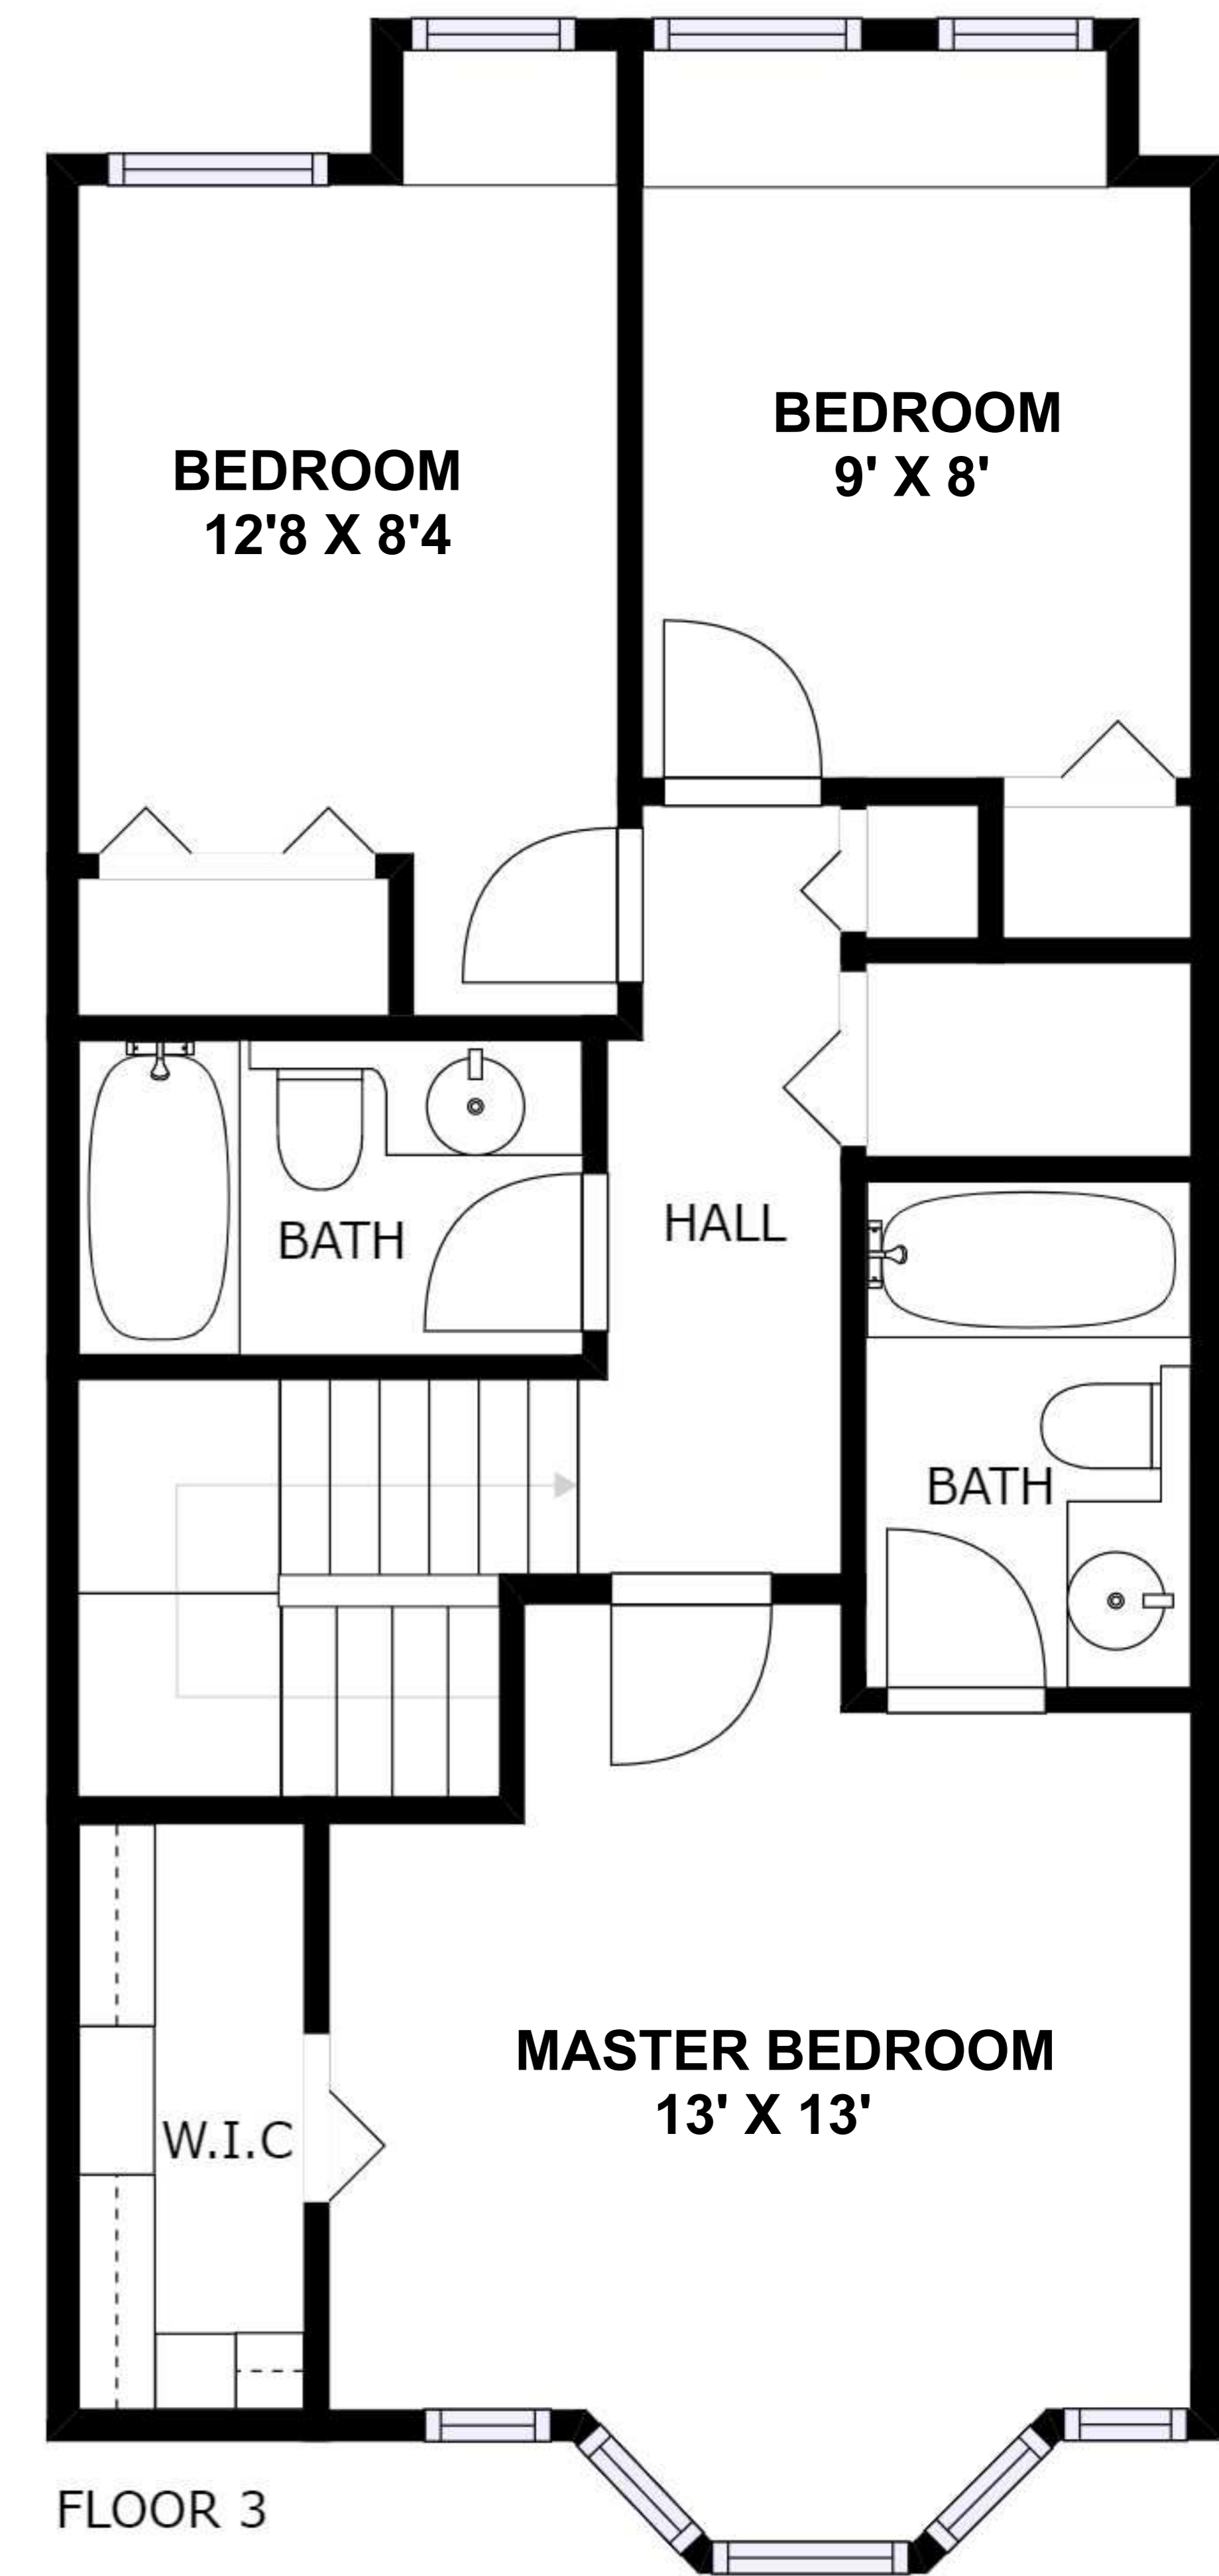

FLOOR 1

FLOOR 2

FLOOR 3

87-22888 Windsor Court, Richmond

Main: 650 sf

Above: 650 sf

Lower: 220 sf

Total: 1520 sf