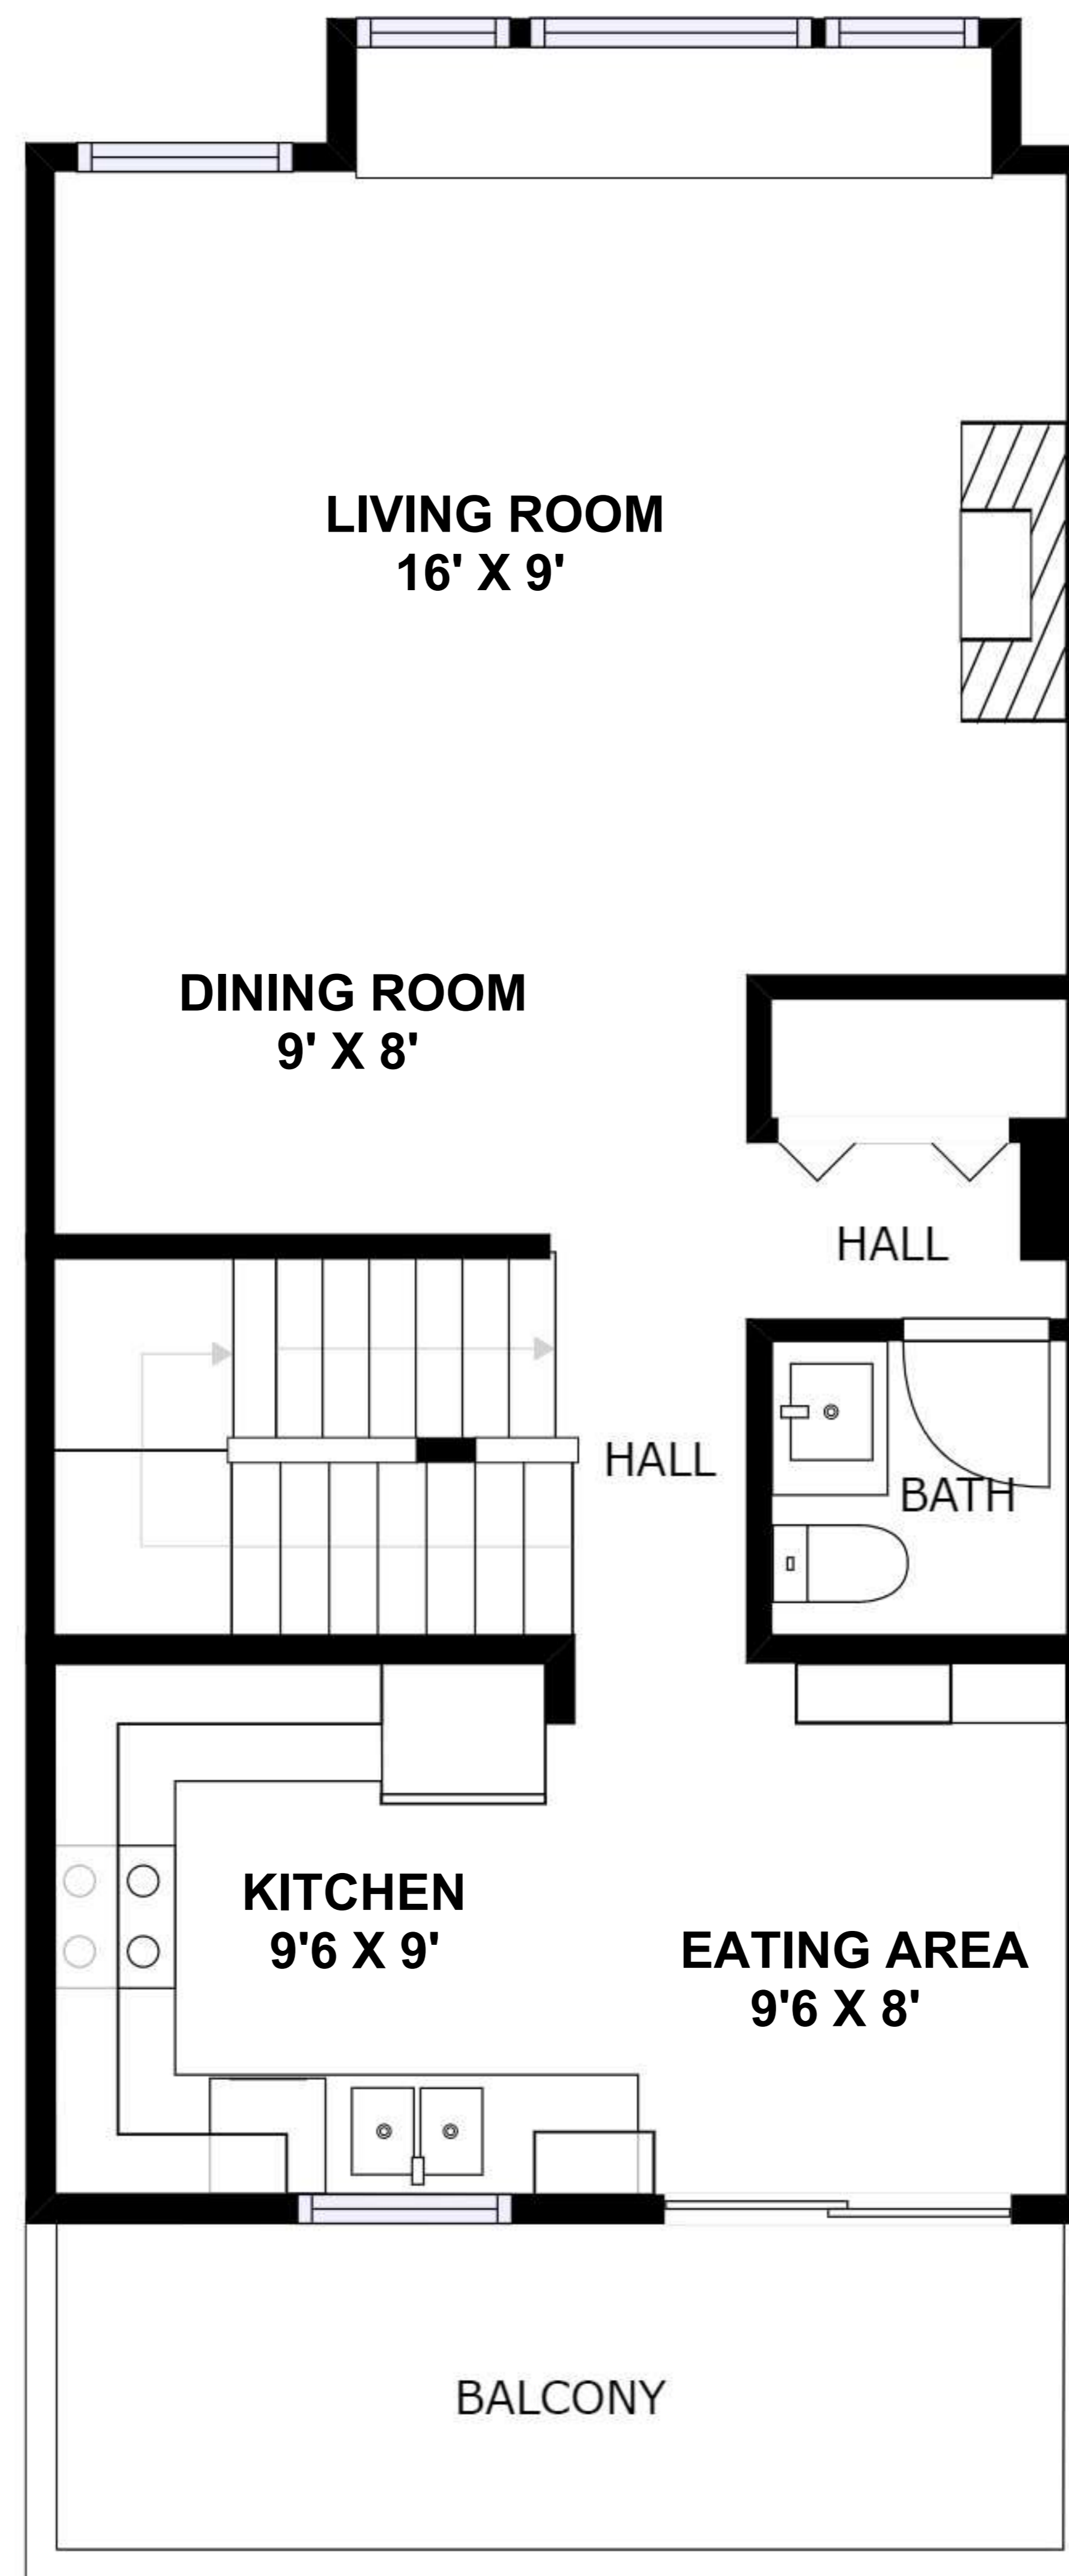

FLOOR 1

FLOOR 2

FLOOR 3

87-22888 Windsor Court, Richmond

Main: 650 sf

Above: 650 sf

Lower: 220 sf

Total: 1520 sf