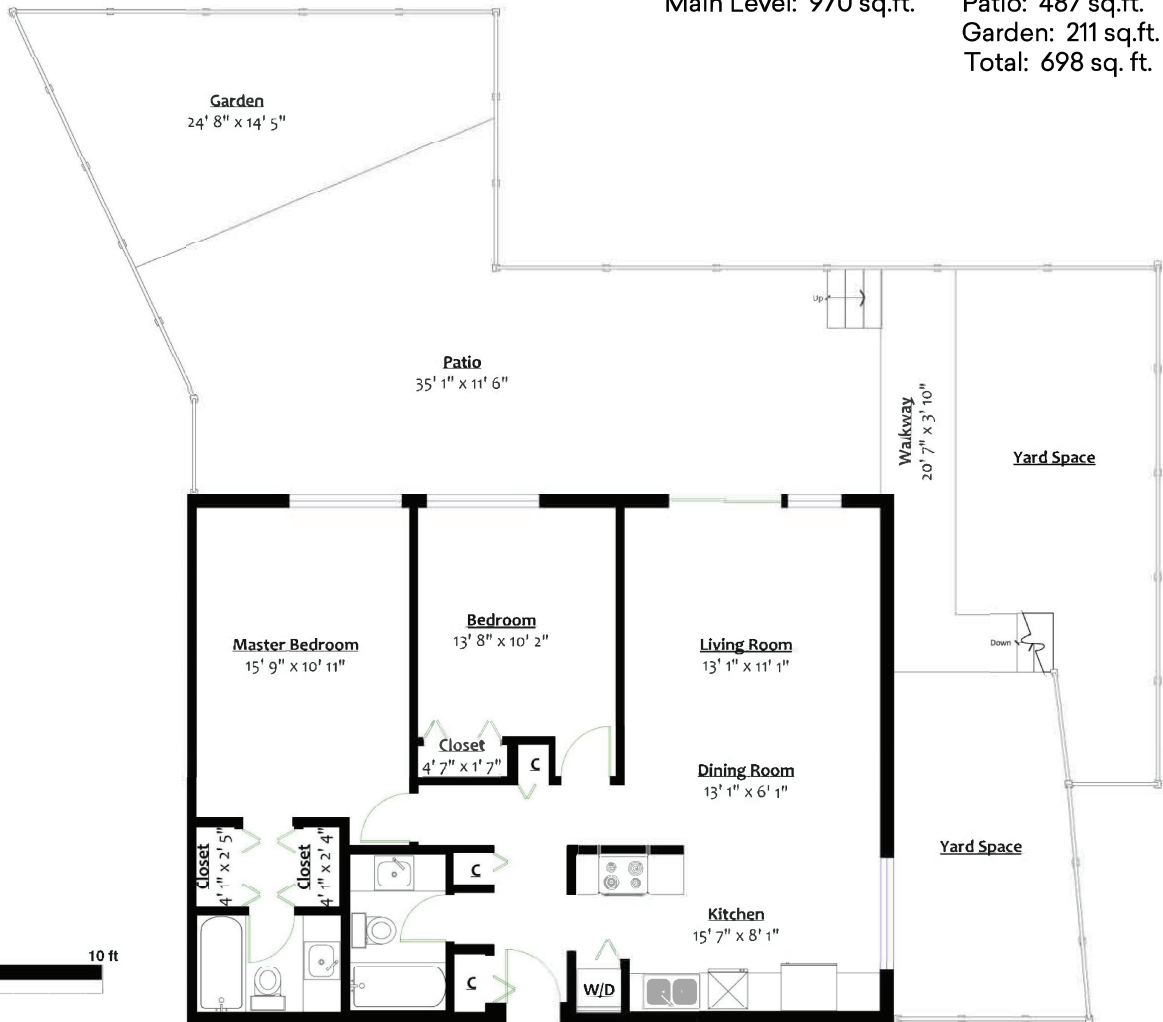

Main Level: 970 sq.ft.

Patio: 487 sq.ft.
Garden: 211 sq.ft.
Total: 698 sq. ft.