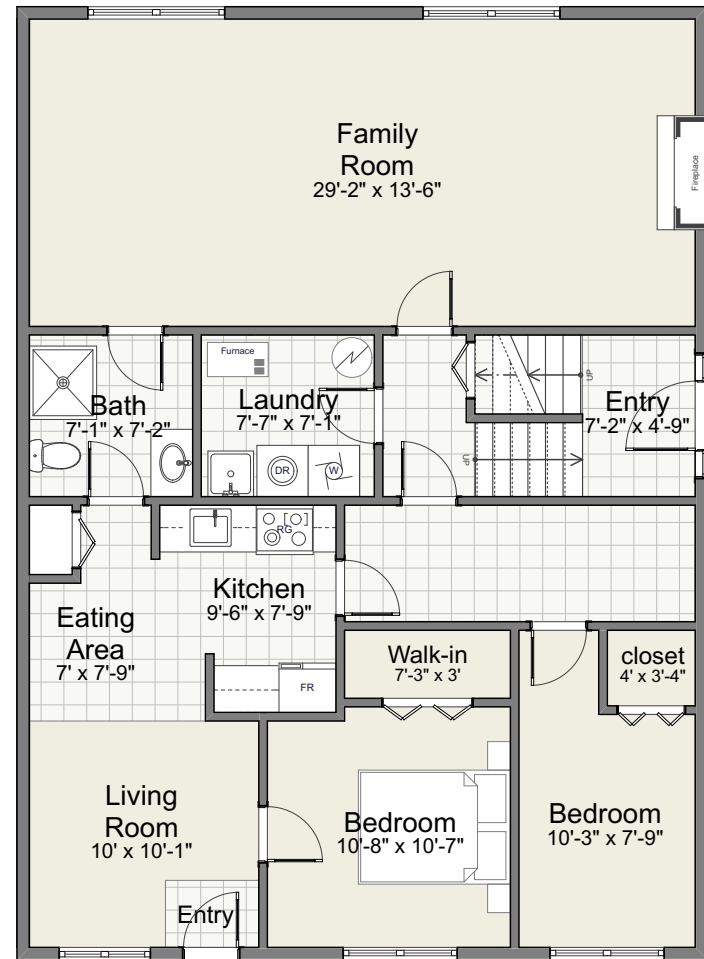

6943 Aubrey Street

Main Level	1,255
Basement	1,255
	2,510 sq ft
Deck	87

Main Level

Basement