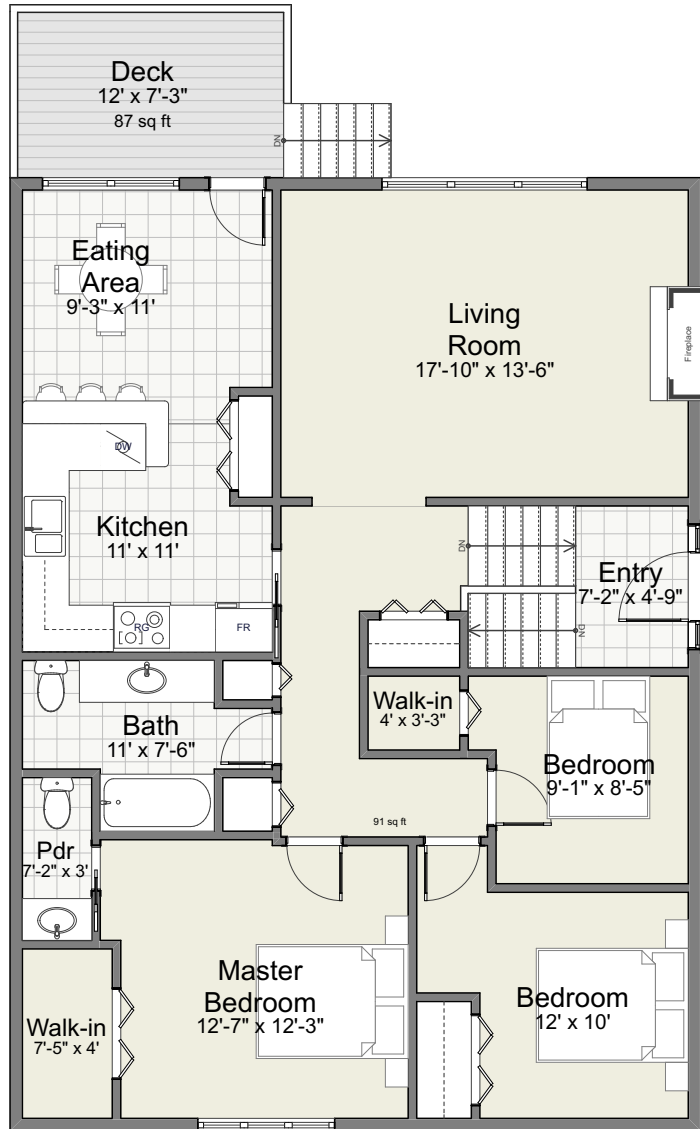

6943 Aubrey Street

Main Level	1,255
Basement	1,255
	2,510 sq ft
Deck	87

Main Level

Basement