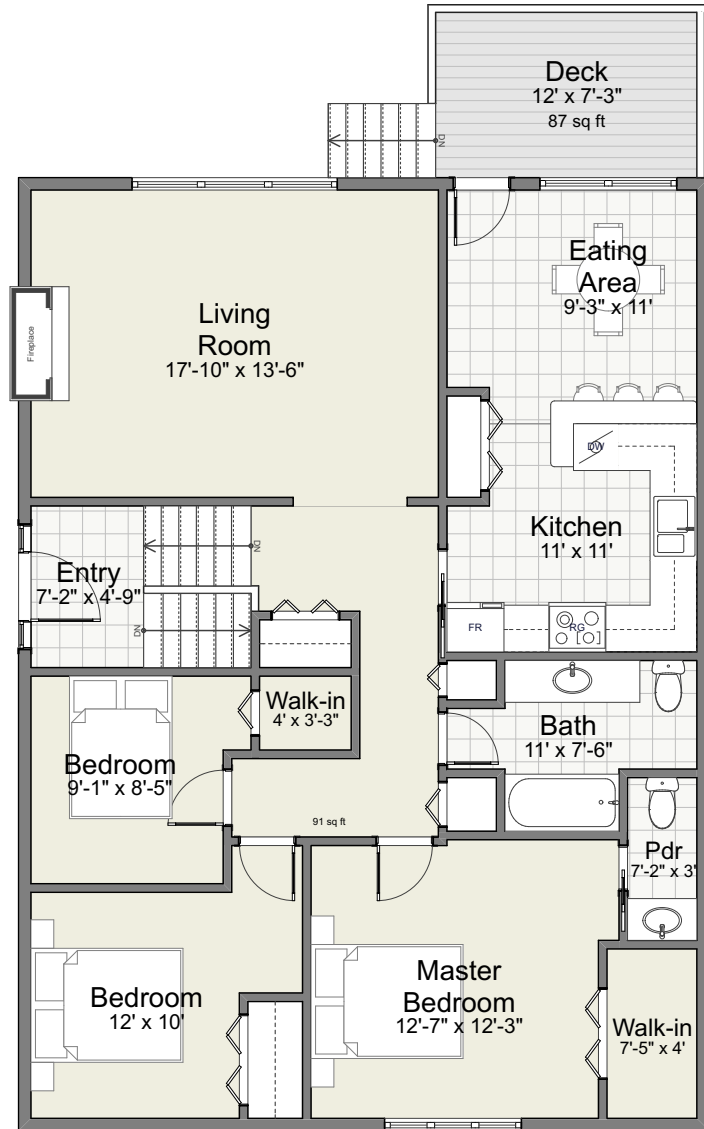

6941 Aubrey Street

Main Level	1,255
Basement	1,255
	2,510 sq ft
Deck	87

Main Level

Basement