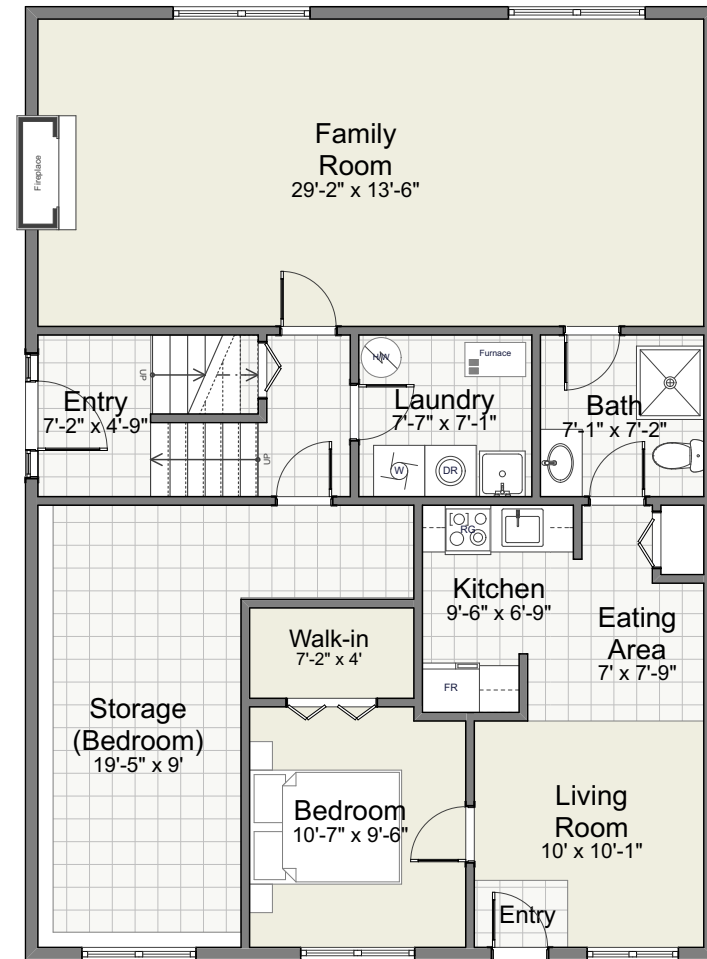

6941 Aubrey Street

Main Level	1,255
Basement	1,255
	2,510 sq ft
Deck	87

Main Level

Basement