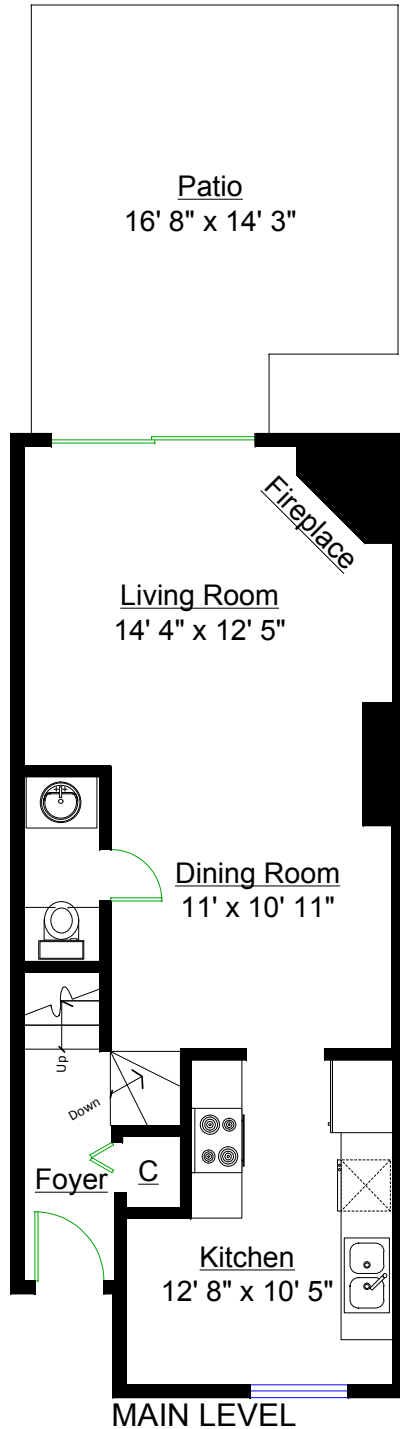

8144 Laval Place, Vancouver

Totals**

Main Level: 559 sq. ft.
 Upper Level: 621 sq. ft.
 Top Level: 546 sq. ft.
 TOTAL: 1,726 sq. ft.

Other Areas

Patio: 222 sq. ft.

Brian Vidas
 604-671-5259