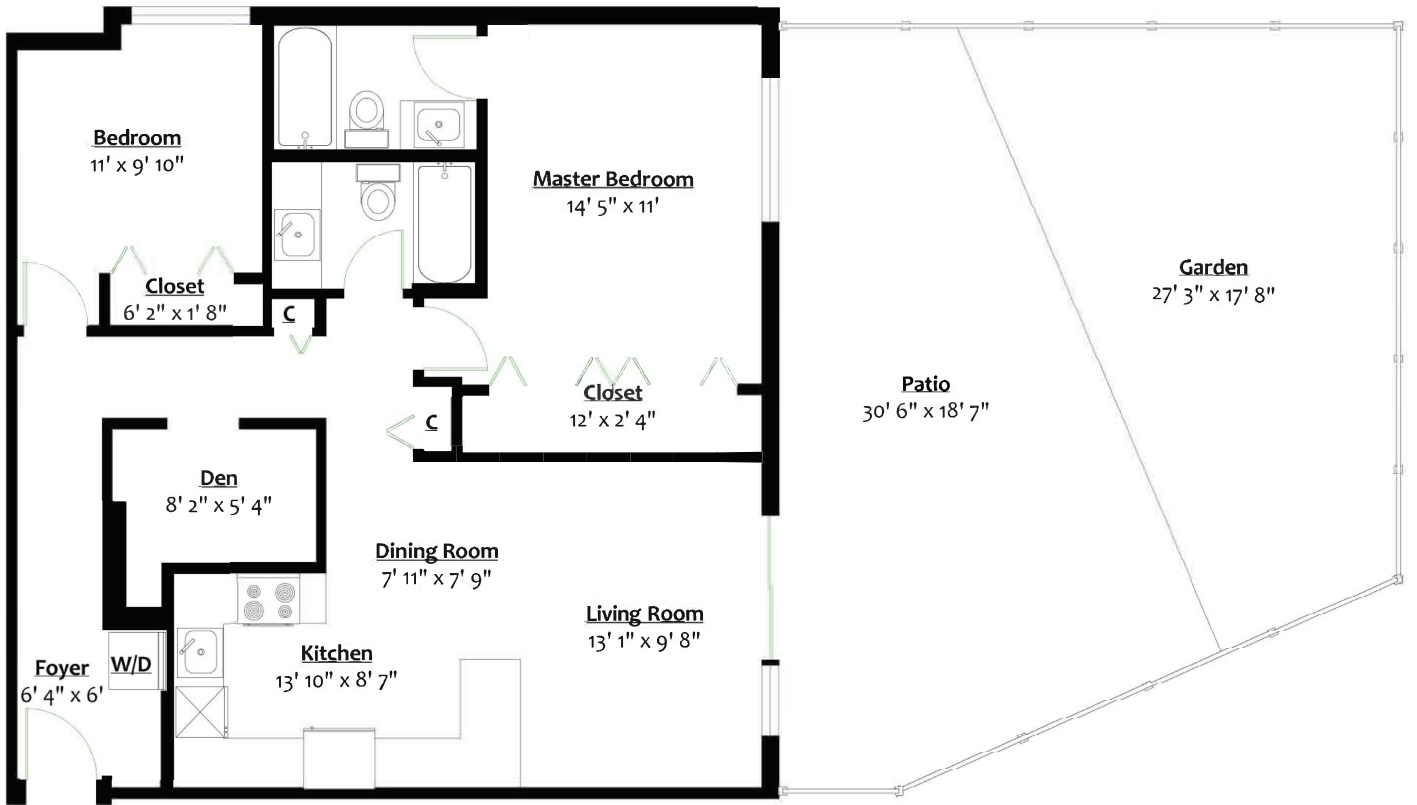

Main Level: 970 sq.ft.

Patio: 372 sq.ft.

Garden: 300 sq.ft.

Total: 672 sq. ft.