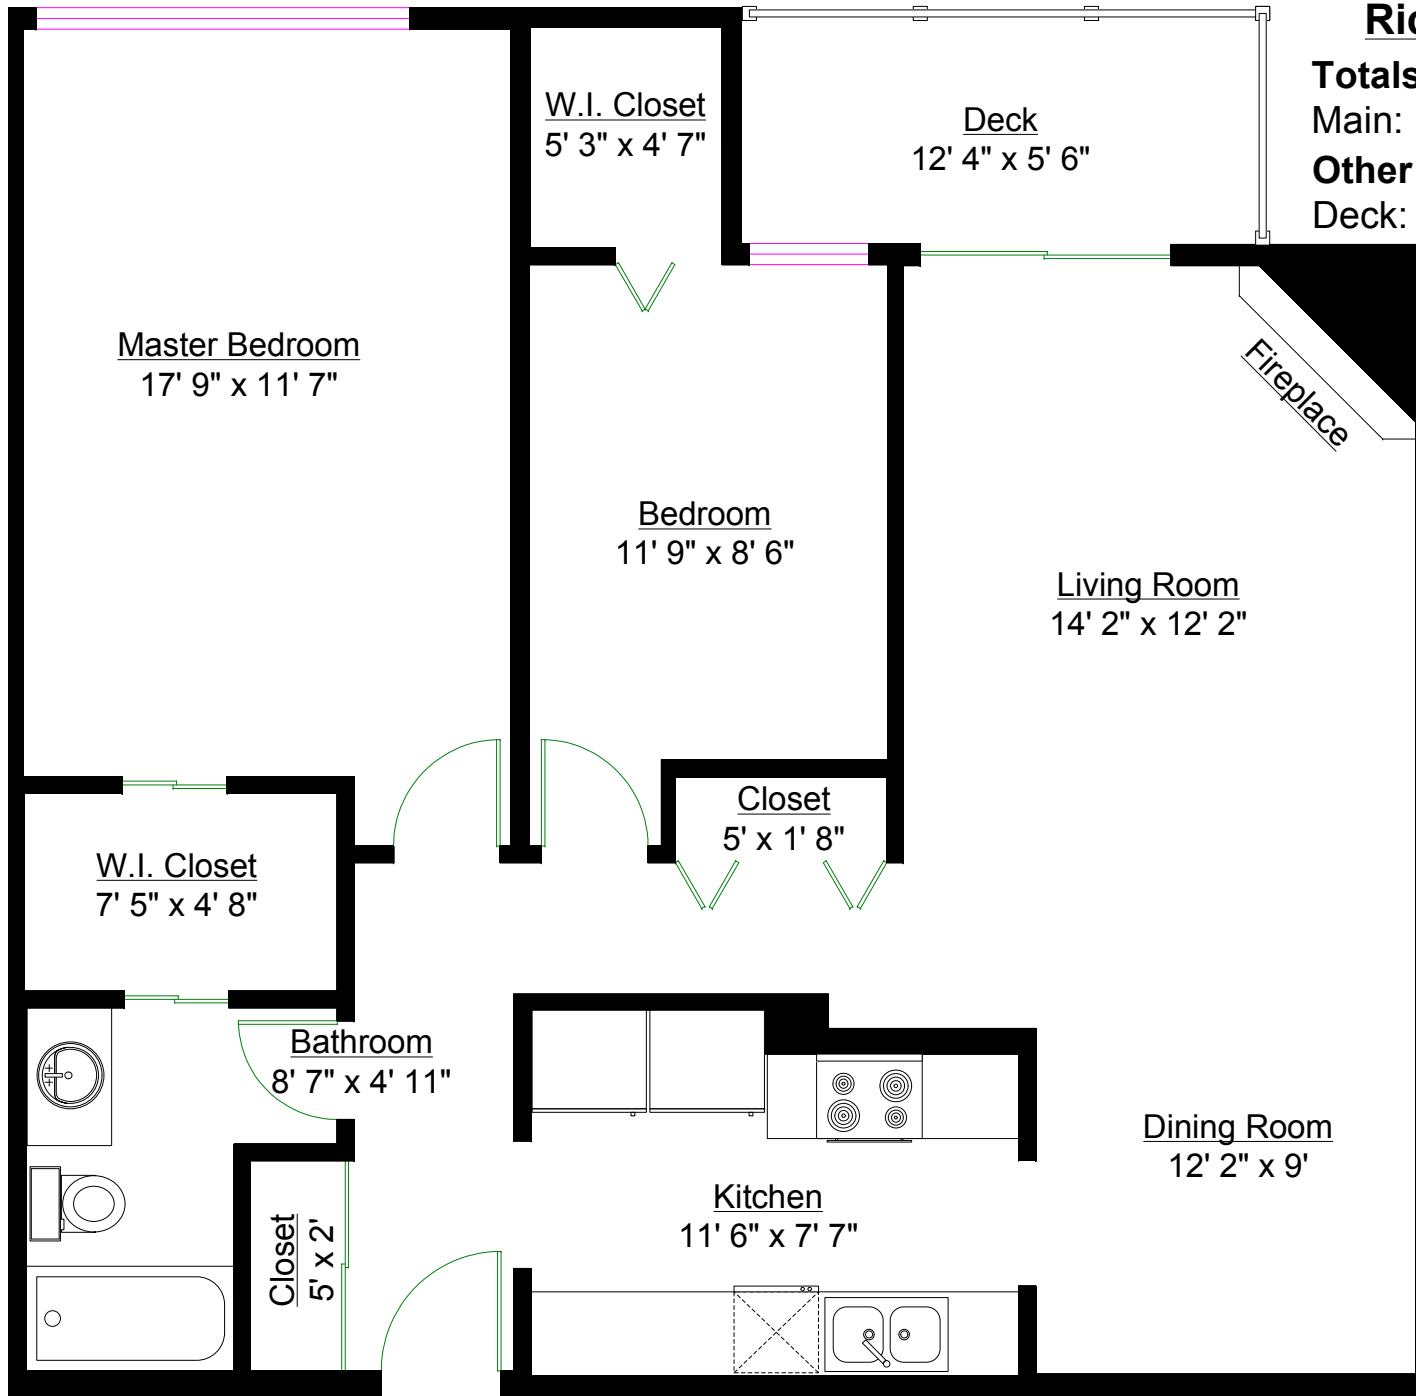

Alice Yang
778-889-1984

#338 – 7293 Moffatt Rd.

Richmond

Totals**

Main: 1,017 sq. ft.

Other

Deck: 68 sq. ft.

0 ft. 2 ft. 4.8 in. 4 ft. 8 ft.

** Approx. based on interior measurements to exterior walls
** Total square footage not taken from original blueprints